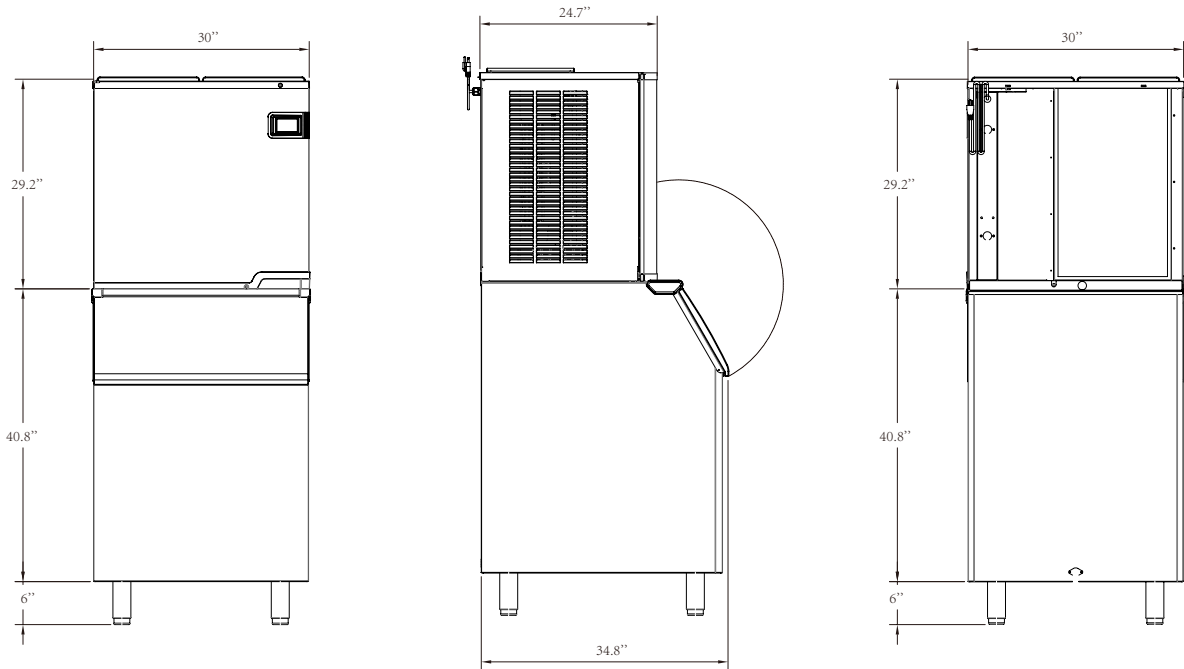

M: Cube
 Weight: 11g
 Water content: 2%
 Size: 7/8" x 7/8" x 7/8"

Features & Benefits

- Flow-type vertical evaporator with an evaporation temperature of 0°F and an ice core temperature of 8°F.
- It remains fully operational at peak ambient air temperatures up to 110°F.
- Incorporates R290 / R410A refrigerant, which offers higher efficiency and is more environmentally friendly with a lower global warming potential.
- Equipped with an intelligent controller for automatic ice making and ice release. Features a uniquely designed evaporator for more efficient cleaning and includes a fault alarm system.
- All plastic interior plus 100% antimicrobial plastic liner.
- For cleaning, pour the cleaning solution into the water trough. The cleaning process requires approximately 35 minutes to complete.
- Designed for easy repair and maintenance, featuring removable air filter, water trough, and distribution tube for quick and efficient cleaning.
- Ideal for hotels, restaurants, coffee shops, convenience stores, beverage shops, and more—providing rapid cooling for drinks.

Los Angeles | San Francisco | Dallas | Houston |
 Florida | Chicago | New Jersey | Colorado | Georgia

1-800-931-8628

info@dukersusa.com

www.DukersUSA.com

ICE MAKER

– DIM-1050A –

Model	External Dimensions (inches)			Ice Type	Ice Production 24 Hours (Air/Water)		Electrical Consumption k.Wh/100 lbs ice	Water Consumption gal /100 lbs ice	Net Weight (lbs)	Gross Weight (lbs)	Rated Power (W)	Rated Current (A)	BTU Per Hour (Average)	NEMA Config.	Bin Storage (lbs)
	W	D	H		70 air / 50 water	90 air / 70 water									
	DIM-1050A	30	34.8		70+6	cube ice									
Half cube				1100 lbs		960 lbs									
Large cube				992 lbs		865 lbs									

Model		Packing Dimensions (inches)		
		W	D	H
DIM-1050A	Main Unit	28	32.3	36.6
	Ice bin	37.4	32.3	47.6

Los Angeles | San Francisco | Dallas | Houston |
Florida | Chicago | New Jersey | Colorado | Georgia